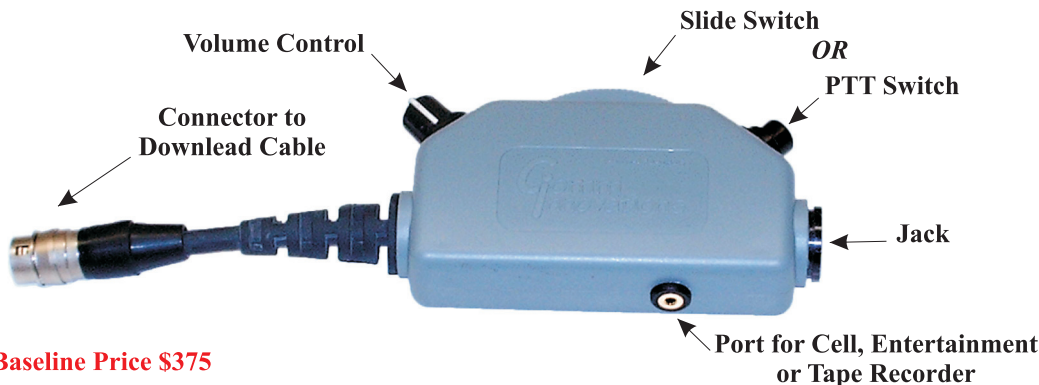

CIX6C Series Switch Assemblies

With Detachable Download Cables

Baseline Price $375

CIX6C				-DJ
	Case & Clip see above	Switch Configuration see above	Jack see above	Volume Control see above

* prices valid thru 12/31/09. Includes CICPA-B-3-P2.5 cell phone cable with battery powered audio amplification, CITR-3 tape recorder cable & CIE-3 entertainment cable.
** Cell phone always on
*** Special cable for EMS, 20" straight from coil to case.

(see page 8 in Catalog CI5CP-2-09 for detachable download cable part numbers & options)