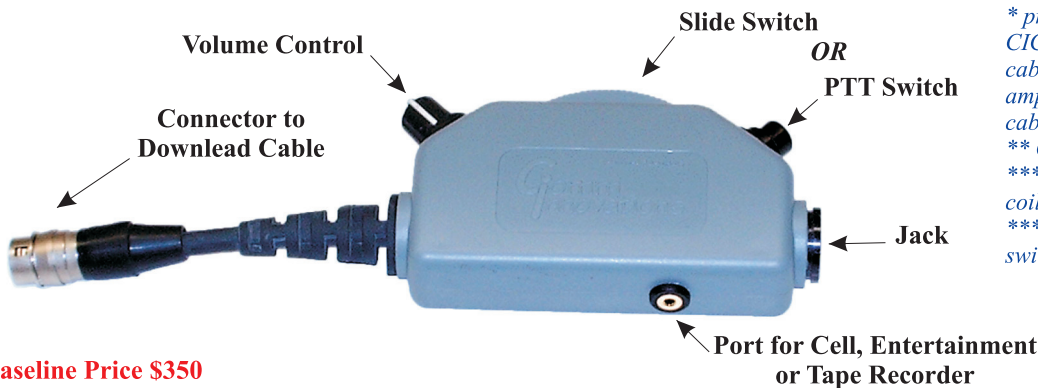

CIX5C Series Switch Assemblies With Detachable Download Cables

Baseline Price $350

CIX5C					
					-DJ
Case & Clip	Switch Configuration	Jack	Volume Control		
see above	see above	see above	see above		

* prices valid thru 12/31/09. Includes CICPA-B-3-P2.5 cell phone cable with battery powered audio amplification, CITR-3 tape recorder cable & CIE-3 entertainment cable.
** Cell phone always on
*** Special cable for EMS, 20" straight from coil to case.
****Cell phone audio amplification built into switch case, power lost when detached from aircraft.

(see page 8 in Catalog CI5CP-2-09 for detachable download cable part numbers & options)