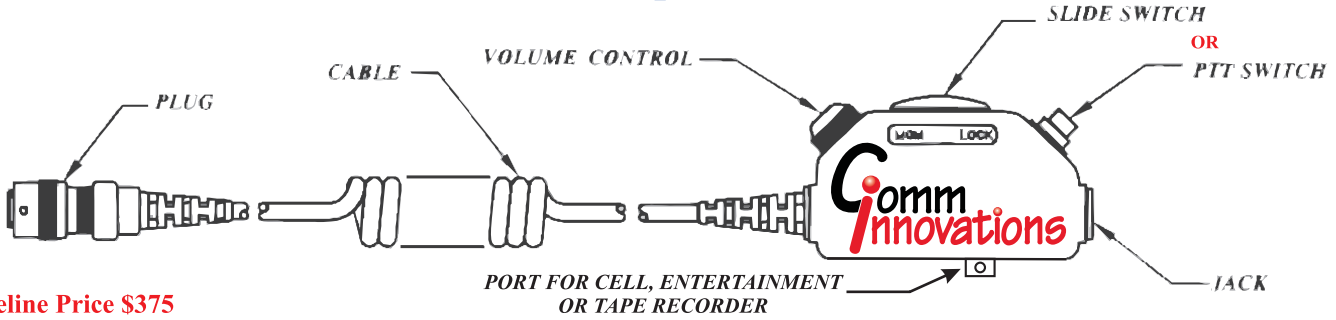

CIX7C Series Switch & Cable Assemblies with ICS & transmit key function (civilian aircraft powered ANR headsets)

Baseline Price $375

CIX7C ☐

Case & Clip			
code	color	clip	add
0	black	small	$15
1		large	$25
2		none	$0
3	beige	small	$10
4		large	$20
5		none	$0
6	blue	small	$10
7		large	$20
8		none	$0
9	gray	small	$10
A		large	$20
B		none	$0

Jack Configurations			
code	std headset	ANR headset	add
N	none	Bose (Hirose6)	$40
X		Bose X (Lemo 6)	$40
D		David Clark (Hirose 10)	$45
TN	TJT-120 (civil helo)	Bose (Hirose 6)	$55
TX		Bose X (Lemo 6)	$55
TD		David Clark (Hirose 10)	$60
GN	general aviation	Bose (Hirose 6)	$70
GX		Bose X (Lemo 6)	$70
GD		David Clark (Hirose 10)	$75

Volume Control			
code	imp	grnd	add
none	none	n/a	n/c
H	hi	yes	$25
HA	hi	no	$25

Cable & Length		
code	desc'n	add
K2	2 ft coil	$20
KM	3 ft **	$25
K3	3 ft coil	$25
K6	6 ft coil	$30
K10	10 ft coil	$40
K15	15 ft coil	$60
/XX	XXft str't	$2/ft

Plug		
code	description	add
10W	MS3476W12-10P (10 contact plugs)	$80
108	TP 108 (biaxially shielded)	$80

Switch Configuration						
code	Slide Switch			PTT switch	mike interrupt	add
	back	center	forward			
0	mom (ICS)	cell**	mom (ICS)	xmit	none	$30
1	mom (ICS)	cell**	lock (ICS)	xmit	none	$30
2	mom (ICS)	off	lock (cell on)	xmit	none	$30
3	lock (ICS)	off	lock (cell on)	xmit	none	$30
2Y	mom (ICS)	off	lock (cell on)	xmit	mike hi	$45
3Y	lock (ICS)	off	lock (cell on)	xmit	mike hi	$45
3V	lock (vox)	off	lock (cell on)	xmit	mike hi	$45