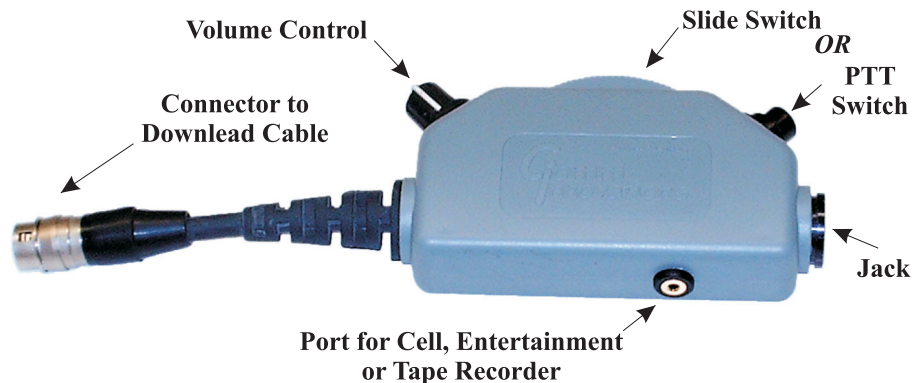

CIX6C Series Switch Assemblies

With Detachable Download Cables

Baseline Price $350

CIX6C				-DJ
Case & Clip	Switch Configuration	Jack	Volume Control	
see above	see above	see above	see above	

* prices valid thru 12/31/09. Includes CICPA-B-3-P2.5 cell phone cable with battery powered audio amplification, CITR-3 tape recorder cable & CIE-3 entertainment cable.

** Cell phone always on

*** Special cable for EMS, 20" straight from coil to case.

**** Unless otherwise specified cell phone audio amplification built into switch case, power lost when detached from aircraft.

(see page 8 in Catalog CI5CP-2-09 for detachable download cable part numbers & options)