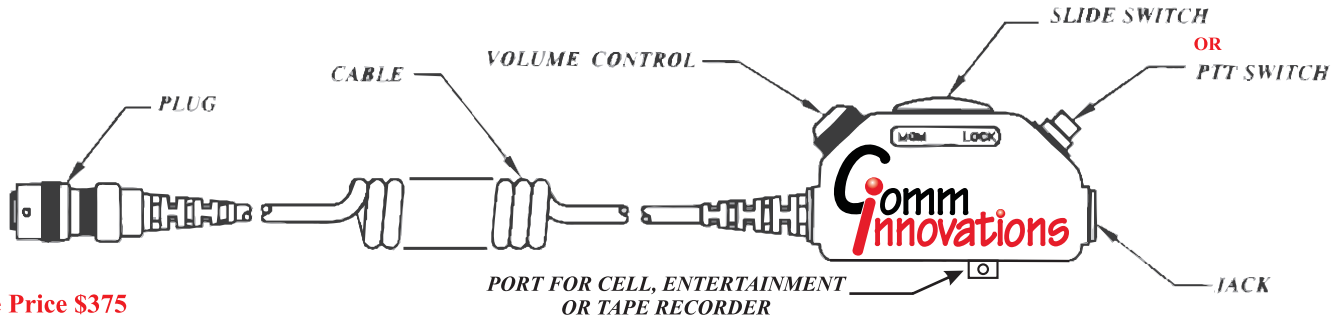

CIX6C Series Switch & Cable Assemblies

with single key functions

(civilian aircraft powered ANR headsets)

Baseline Price $375

CIX6C

Case & Clip			
code	color	clip	add
0	black	small	$15
1		large	$25
2		none	$0
3	beige	small	$10
4		large	$20
5		none	$0
6	blue	small	$10
7		large	$20
8		none	$0
9	gray	small	$10
A		large	$20
B		none	$0

Jack Configurations			
code	std headset	ANR headset	add
N	none	Bose (Hirose 6)	$40
X		Bose X (Lemo 6)	$40
D		David Clark (Hirose 10)	$45
TN		Bose (Hirose6)	$55
TX	TJT-120 (civil helo)	Bose X (Lemo 6)	$55
TD		David Clark (Hirose 10)	$60
GN	general aviation	Bose (Hirose 6)	$70
GX		Bose X (Lemo 6)	$70
GD		David Clark (Hirose 10)	$75

Cable & Length		
code	desc'n	add
K2	2 ft coil	$20
KM	3 ft **	$25
K3	3 ft coil	$25
K6	6 ft coil	$30
K10	10 ft coil	$40
K15	15 ft coil	$60
/XX	XXft str't	$2/ft

Volume Control			
code	imp	grnd	add
none	none	n/a	n/c
H	hi	yes	$25
HA	hi	no	$25

Plug		
code	description	add
10W	MS3476W12-10P (10 contact plugs)	$80
108	TP108 (biaxially shielded)	$80

Switch Configuration						
code	Slide Switch			PTT switch	mike interrupt	add
	back	center	forward			
0	mom (ICS)	cell***	mom (ICS)	none	none	n/c
1	mom (ICS)	cell***	lock (ICS)	none	none	n/c
2	no slide switch ~ cell always on			ICS	none	$15
2Y	no slide switch ~ cell always on			ICS	mike hi	$30
3	mom (ICS)	off	lock (cell on)	none	mike hi	n/c
4	lock (ICS)	off	lock (cell on)	none	mike hi	n/c
5	lock (vox)	off	lock (cell on)	none	mike hi	n/c
6	mom (Xmit)	cell***	mom (Xmit)	none	none	n/c
7	mom (Xmit)	off	lock (cell on)	none	mike hi	n/c
8	no slide switch ~ cell always on			Xmit	none	$15
8Y	no slide switch ~ cell always on			Xmit	mike hi	$30