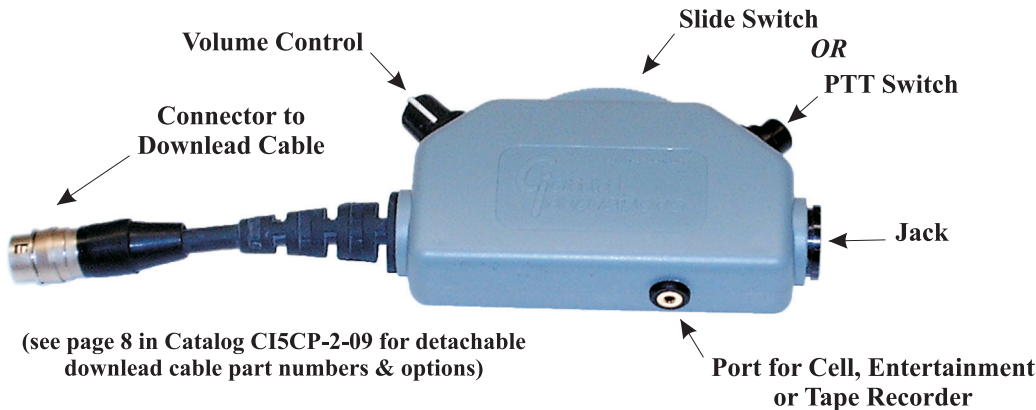

CIX5C Series Switch Assemblies

With Detachable Download Cables

(see page 8 in Catalog CI5CP-2-09 for detachable download cable part numbers & options)

* prices valid thru 12/31/09. Includes CICPA-B-3-P2.5 cell phone cable with battery powered audio amplification, CITR-3 tape recorder cable & CIE-3 entertainment cable.
** Cell phone always on
*** Special cable for EMS, 20" straight from coil to case.

Baseline Price $375

CIX5C				-DJ
	Case & Clip see above	Switch Configuration see above	Jack see above	Volume Control see above