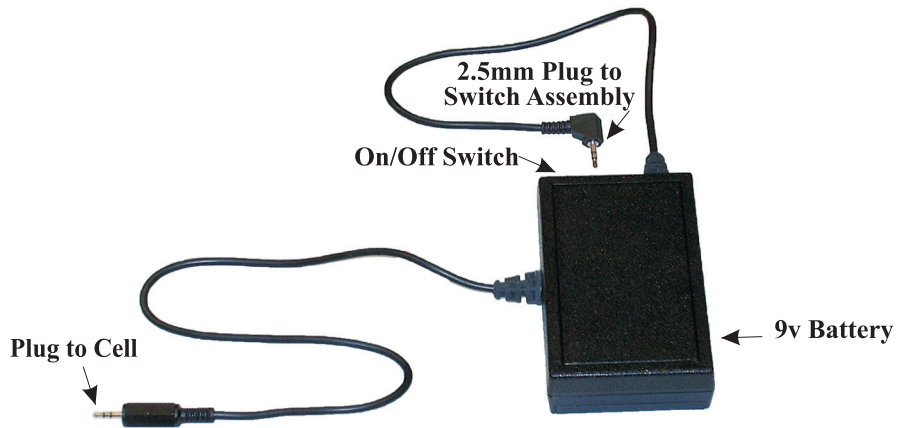

Cell Cable with Audio Amplification

Baseline Price $200

CICPA-B ☐ - ☐ -P2.5

Cable (to switch case)			
code	type	length	add
OXX	straight	XX inches	$.20/in
X	straight	X feet	$2/ft
K3	coiled	3 feet	$20
K6	coiled	6 feet	$25

Cable (to cell)			
code	type	length	add
OXX	straight	XX inches	$.20/in
X	straight	X feet	$2/ft
K3	coiled	3 feet	$20
K6	coiled	6 feet	$25

*This type cable used with civilian impedance headset (standard & battery powered ANR)