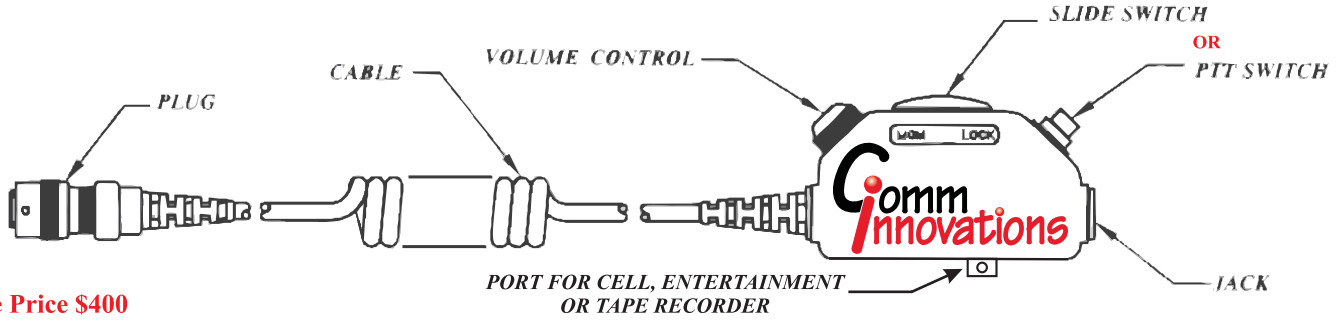

CIX7C Series Switch & Cable Assemblies with ICS & transmit key function (standard civilian headsets)

Baseline Price $400

CIX7C ☐

Case & Clip			
code	color	clip	add
0		small	$15
1	black	large	$25
2		none	$0
3		small	$10
4	beige	large	$20
5		none	$0
6		small	$10
7	blue	large	$20
8		none	$0
9		small	$10
A	gray	large	$20
B		none	$0

Switch Configuration						
code	Slide Switch			PTT switch	mike interrupt	add
	back	center	forward			
0	mom (ICS)	cell**	mom (ICS)	Xmit	none	$30
1	mom (ICS)	cell**	lock (ICS)	Xmit	none	$30
2	mom (ICS)	off	lock (cell on)	Xmit	none	$30
3	lock (ICS)	off	lock (cell on)	Xmit	none	$30
2Y	mom (ICS)	off	lock (cell on)	Xmit	mike hi	$45
3Y	lock (ICS)	off	lock (cell on)	Xmit	mike hi	$45
3V	lock (vox)	off	lock (cell on)	Xmit	mike hi	$45

Cable & Length		
code	desc'n	add
K2	2 ft coil	$20
KM	3 ft **	$25
K3	3 ft coil	$25
K6	6 ft coil	$30
K10	10 ft coil	$40
K15	15 ft coil	$60
/XX	XXft str't	$2/ft

Plug		
code	description	add
YK	CIPC-055 CIPC-068 (GA)*****	$35
6P	MS3116B10-6P (6 contact plugs)	$60
6W	MS3476W10-6P (6 contact plugs)	$70
10W	MS3476W12-10P (10 contact plugs)	$80
6L	lugs	$8
6X	no plug	n/c

Jack		
code	description	add
none	TJT-120 (civil helo)	n/c
G	CIJ-055 & CIJ-068 (GA)	$35

Volume Control			
code	imp	grnd	add
none	none	n/a	n/c
H	hi	yes	$25
HA	hi	no	$25