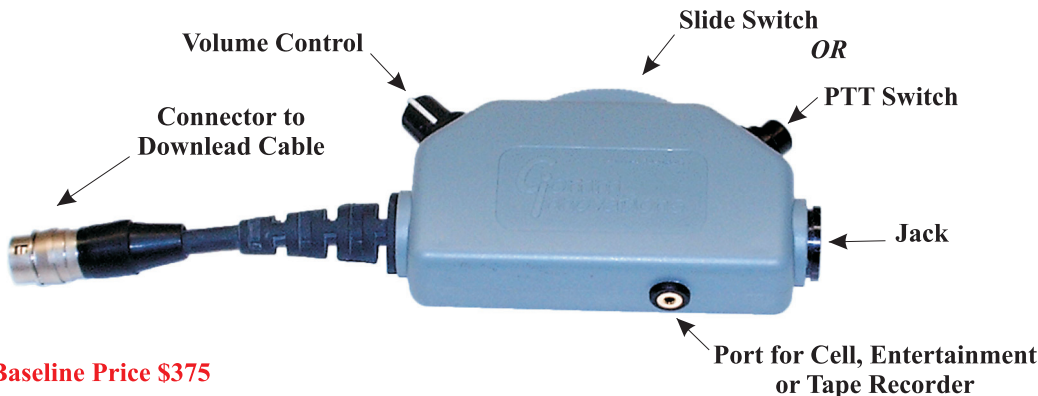

CIX7C Series Switch Assemblies With Detachable Download Cables

Baseline Price $375

* prices valid thru 12/31/09. Includes CICPA-B-3-P2.5 cell phone cable with battery powered audio amplification, CITR-3 tape recorder cable & CIE-3 entertainment cable.
** Cell phone always on
*** Special cable for EMS, 20" straight from coil to case.
****Cell phone audio amplification built into switch case, power lost when detached from aircraft.
*****This option only available switch configurations 3V

(see page 8 in Catalog CI5CP-2-09 for detachable download cable part numbers & options)

CIX7C ☐

Case & Clip see above	Switch Configuration see above	Jack see above	-DJ see above