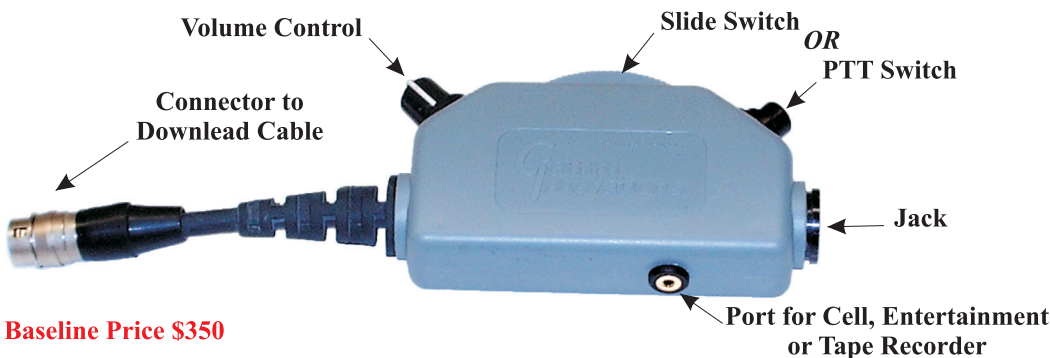

CIX7C Series Switch Assemblies With Detachable Download Cables

Baseline Price $350

CIX7C ☐ -DJ

Case & Clip see above	Switch Configuration see above	Jack see above	Volume Control see above

* prices valid thru 12/31/09. Includes CICPA-B-3-P2.5 cell phone cable with battery powered audio amplification, CITR-3 tape recorder cable & CIE-3 entertainment cable.
** Cell phone always on
*** Special cable for EMS, 20" straight from coil to case.
**** Unless otherwise specified cell phone audio amplification built into switch case, power lost when detached from aircraft
***** This option only available switch configurations 3V

(see page 8 in Catalog CI5CP-2-09 for detachable download cable part numbers & options)