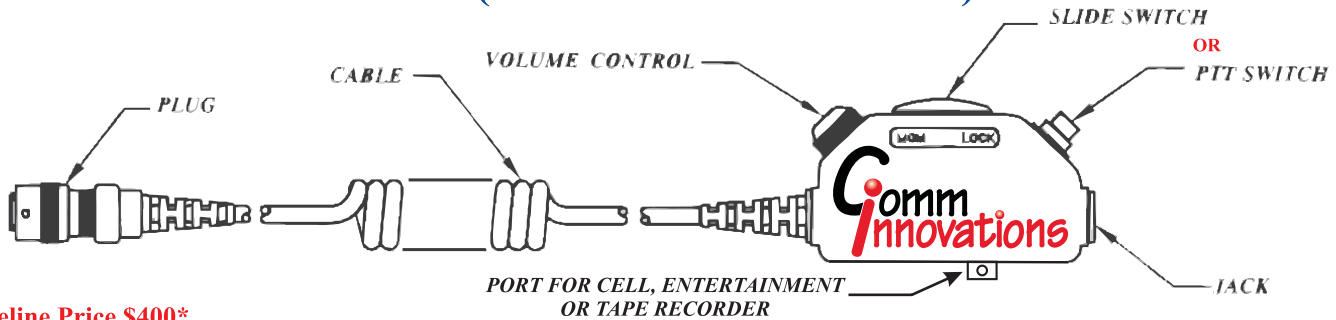

CIX6C Series Switch & Cable Assemblies

with single key function

(standard civilian headsets)

Baseline Price $400*

Case & Clip			
code	color	clip	add
0	black	small	$15
1		large	$25
2	beige	none	$0
3		small	$10
4		large	$20
5	blue	none	$0
6		small	$10
7		large	$20
8	gray	none	$0
9		small	$10
A		large	$20
B	none	$0	

Jack		
code	description	add
none	TJT-120 (civil helo)	n/c
G	CIJ-055 & CIJ-068 (GA)	$35

Cable & Length		
code	desc'n	add
K2	2 ft coil	$20
KM	3 ft **	$25
K3	3 ft coil	$25
K6	6 ft coil	$30
K10	10 ft coil	$40
K15	15 ft coil	$60
/XX	XXft str't	$2/ft

Plug		
code	description	add
6P	PTO 6A10-6P (6 contact plugs)	$60
6W	MS3476W10-6P (6 contact plugs)	$70
10W	MS3476W12-6P (10 contact plugs)	$80
YK	PJ-055B & PJ-068 (gen'l av'n)	$35
5L	lugs	$8
5X	no plug	n/c

Switch Configuration						
code	Slide Switch			PTT switch	mike interrupt	add
	back	center	forward			
0	mom (ICS)	cell***	mom (ICS)	none	none	n/c
1	mom (ICS)	cell***	lock (ICS)	none	none	n/c
2	no slide switch ~ cell always on			ICS	none	$15
2Y	no slide switch ~ cell always on			ICS	mike hi	$30
3	mom (ICS)	off	lock (cell on)	none	mike hi	n/c
4	lock (ICS)	off	lock (cell on)	none	mike hi	n/c
5	lock (vox)	off	lock (cell on)	none	mike hi	n/c
6	mom (Xmit)	cell***	mom (Xmit)	none	none	n/c
7	mom (Xmit)	off	lock (cell on)	none	mike hi	n/c
8	no slide switch ~ cell always on			Xmit	none	$15
8Y	no slide switch ~ cell always on			Xmit	mike hi	$30

Volume Control			
code	imp	grnd	add
none	none	n/a	n/c
H	hi	yes	$25
HA	hi	no	$25