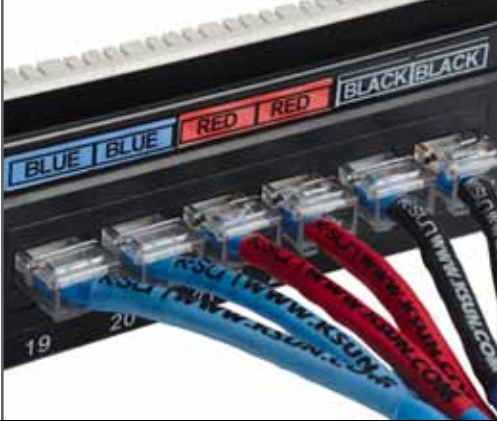

Featuring **ALL NEW**
Windows 8.1, 8, 7, Vista
MaxiLabel® Pro Ver 5
Labeling Software

15 Bar Code Formats

15 BAR CODE FORMATS

GHS AND ISO SYMBOLS

SHRINK TUBE

FLAG

SELF-LAMINATION

PIPEMARKERS

REFLECTIVE TAPE

REVERSE PRINTING

MAGNET TAPE

EASILY IMPORT DATA

PEELGUARD®

COST-SAVING 1MM MARGINS

EASY ON-THE-GO

SYMBOLS

VARIETY OF TAPES

Find just what you need for your business with our variety of tapes. For **wire management applications**, choose shrink tube, self-lamination wire wrap and flags. For **industrial labeling applications**, choose pipemarkers, reflective tape and reverse printing for panel marking. Create easy-to-read display boards with magnet tape. Easily create formulas and equations.