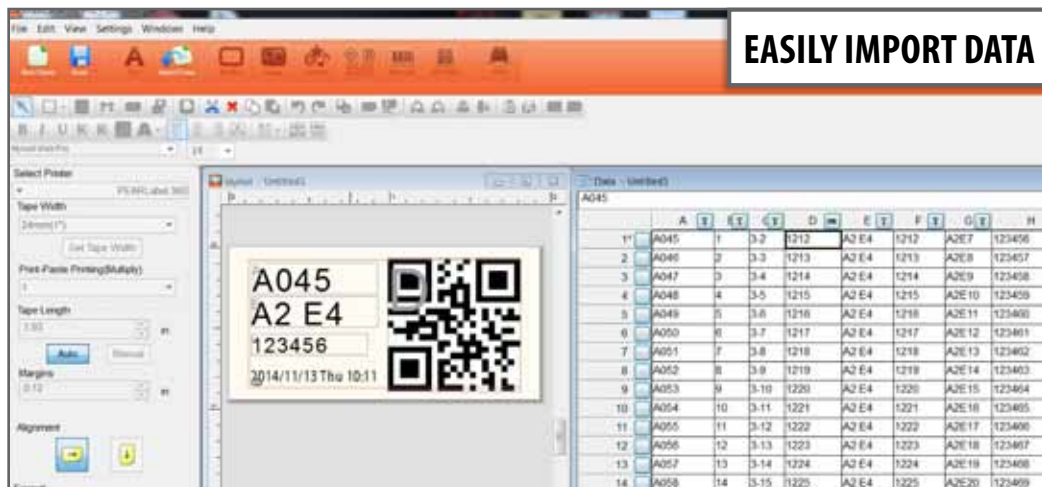

PEELGUARD®

Create long-lasting rounded-corner labels that look great and won't curl up.

TAKE IT ON THE GO

The PEARLabel® 360 and PEARLabel® 270 are so compact it's easy to take them with you. With the K-Sun FREE Label App, you'll be able to print labels on the move.

GET IT NOW!

With a wide variety of symbols, borders, mirror options and tons of different tape options, you won't go wrong when you buy these label printers. You will be making labels in just minutes anywhere you please!