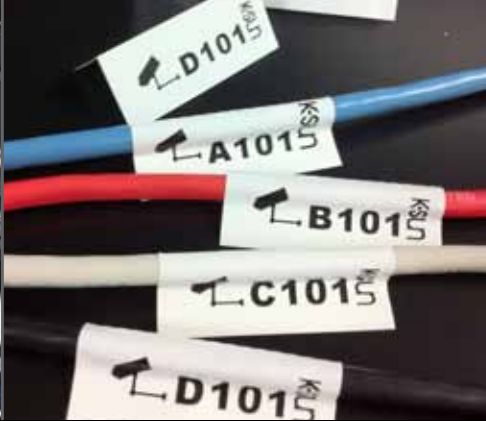

GHS AND ISO SYMBOLS