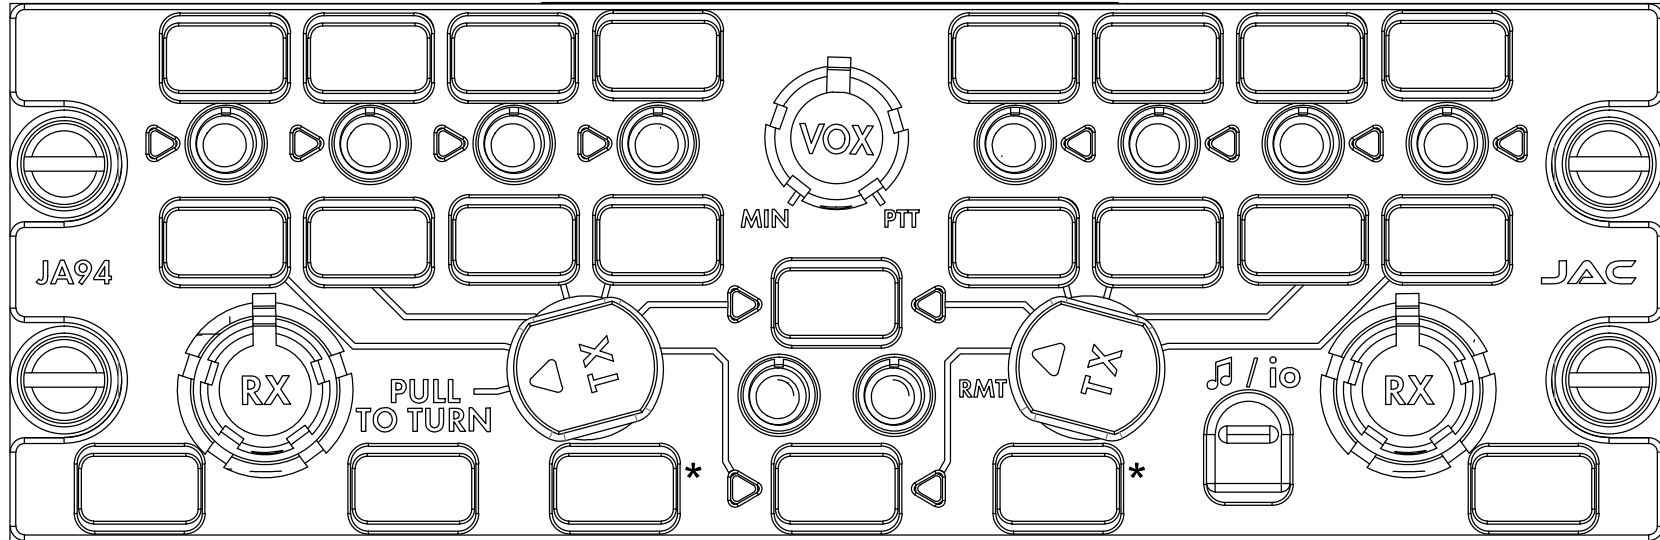

## JA94-x02A Configuration Chart

Standard legends shown, all legends are customizable up to 4 characters. Click on legend to customize. Save and email file to [sales@jupiteravionics.com](mailto:sales@jupiteravionics.com)

### System Lighting Type

- Standard White
- NVIS Compatable

\* Deadfront